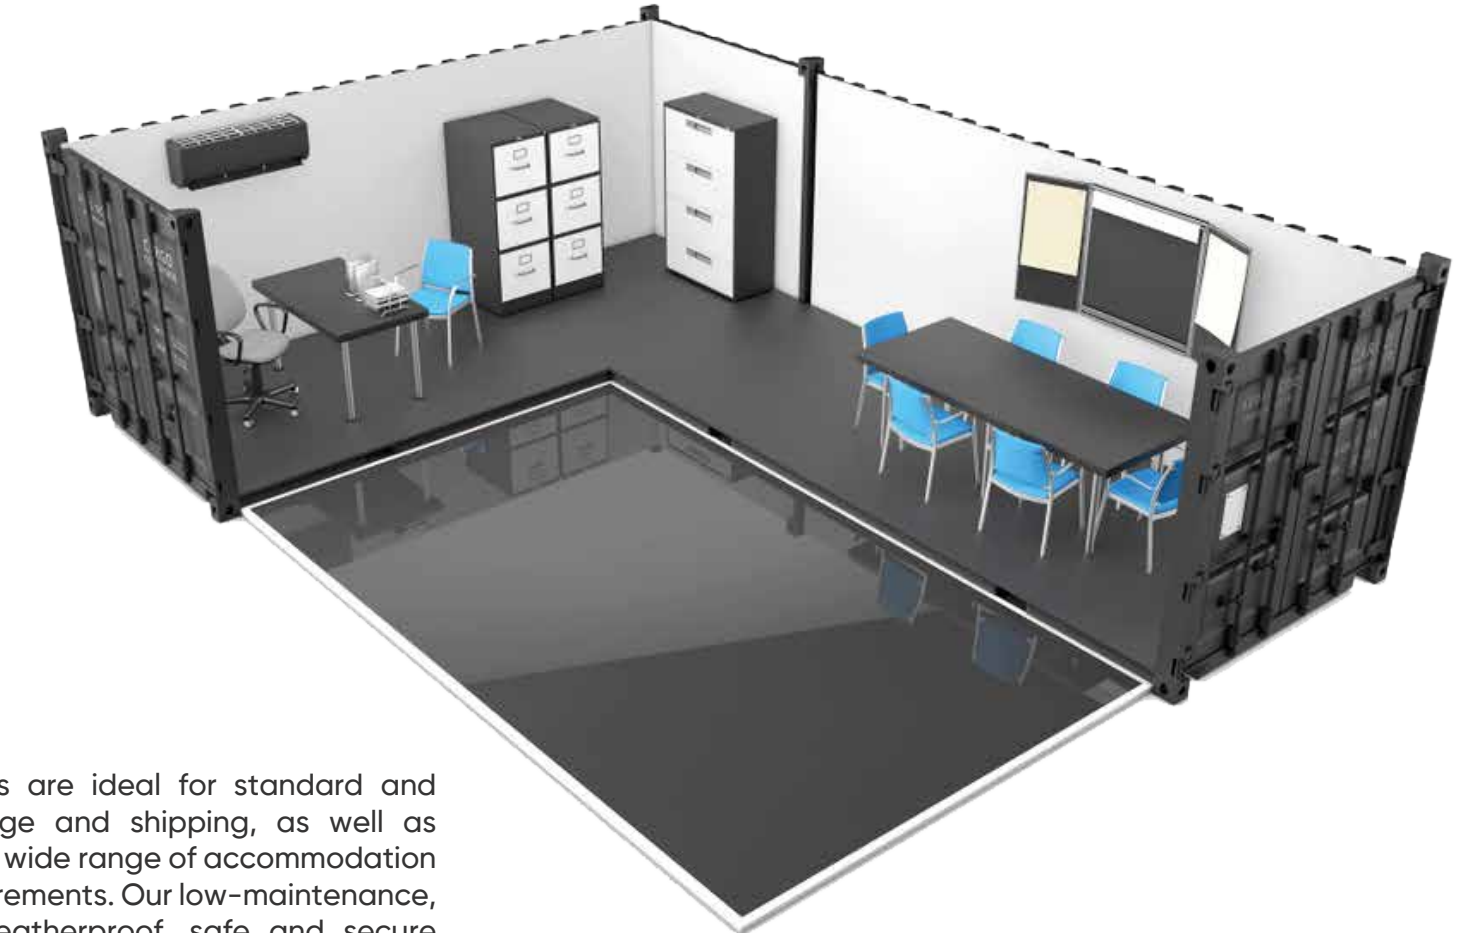

Tough, dependable, strong-as-steel storage solutions.

Ufudu's comprehensive range of general purpose ISO dry-freight and refrigerated cargo containers, ideal for perishable cargo, is available in a wide choice of sizes and designs. Affordable and easy-to-use, Ruler's product and service excellence extends to the supply and support of affordable and easy-to-use sturdy steel containers.

Our steel containers are ideal for standard and non-standard storage and shipping, as well as converted units for a wide range of accommodation and workplace requirements. Our low-maintenance, impact-resistant, weatherproof, safe and secure steel container units are easy to transport, with an extensive range of conversion options, from site office, mobile workshops, ablution facilities and many more.